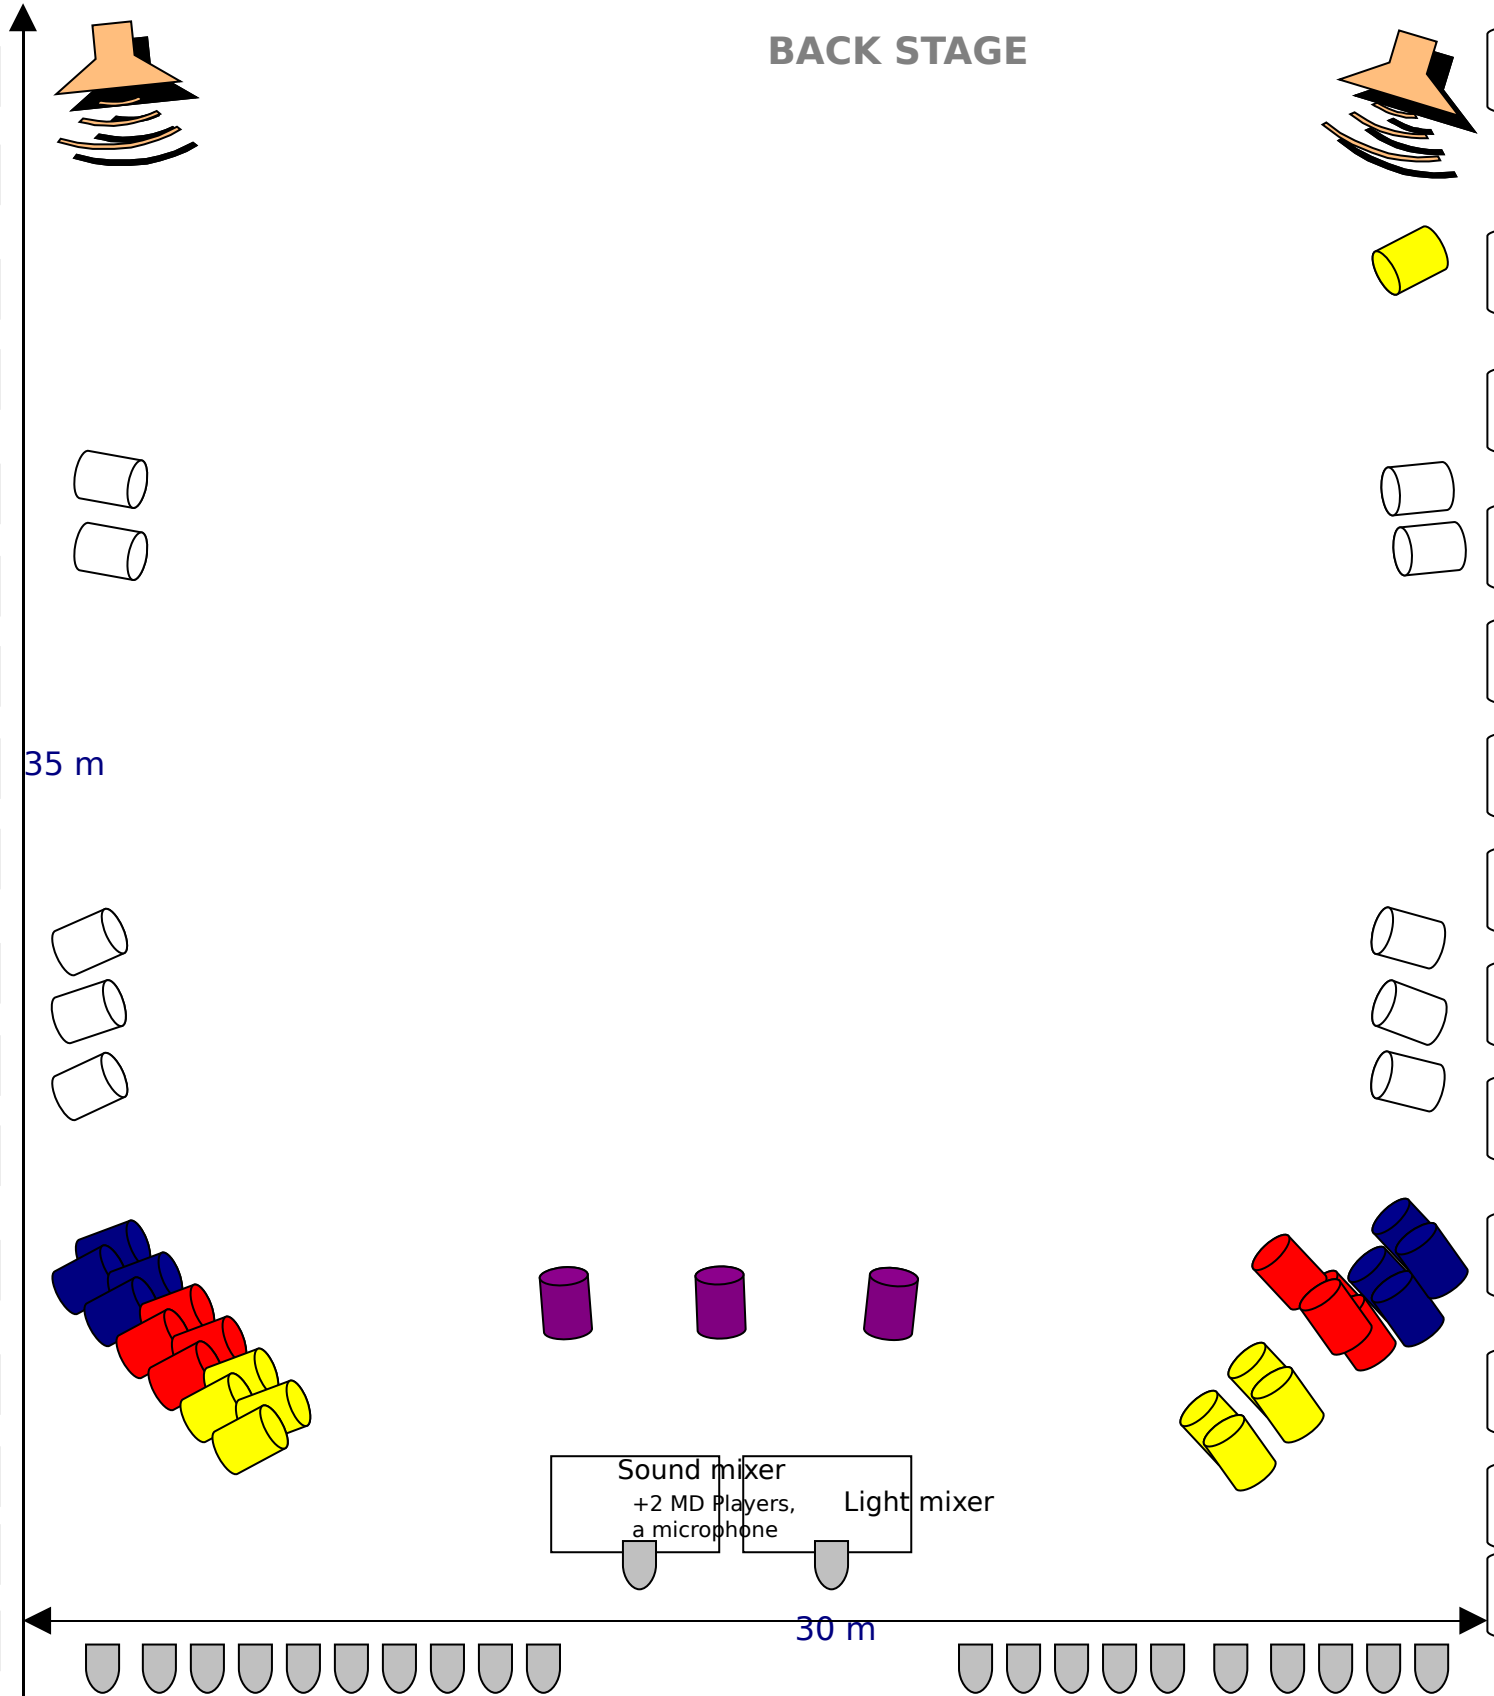

# LVIV THEATRE VOSKRESINIA - GLORIA (open air show)

## Light and sound scheme

BACK STAGE

35 m

30 m

**KEY:**

-  Par 64 (with filters: yellow, red, blue, violet) with stands
-  loud speakers ( 2kW per a side)
-  - a barrier
-  a a seat for audience